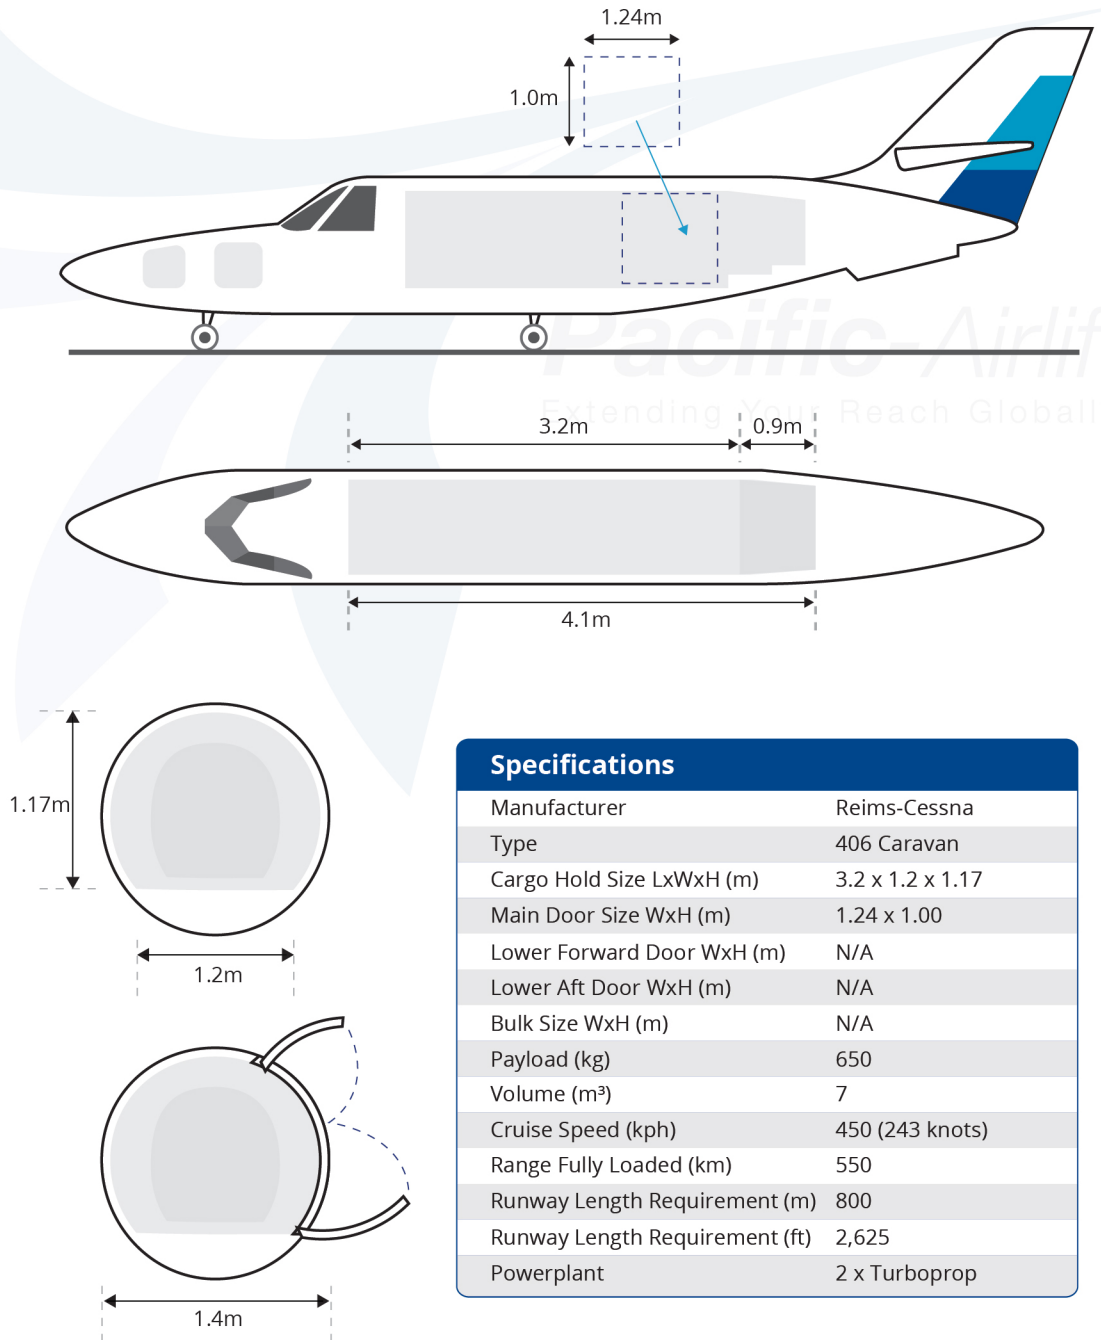

Reims-Cessna F406 Caravan

The 406 Caravan is a medium to short-haul aircraft carrying small payloads. It can accommodate two to three Euro pallets (1.2 x 1.2m) and a cargo pod is available for extra capacity.

Specifications	
Manufacturer	Reims-Cessna
Type	406 Caravan
Cargo Hold Size LxWxH (m)	3.2 x 1.2 x 1.17
Main Door Size WxH (m)	1.24 x 1.00
Lower Forward Door WxH (m)	N/A
Lower Aft Door WxH (m)	N/A
Bulk Size WxH (m)	N/A
Payload (kg)	650
Volume (m ³)	7
Cruise Speed (kph)	450 (243 knots)
Range Fully Loaded (km)	550
Runway Length Requirement (m)	800
Runway Length Requirement (ft)	2,625
Powerplant	2 x Turboprop